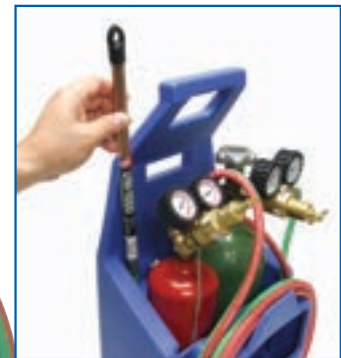

NEW PRODUCT RELEASE NEW CART DESIGN

**EASY ACCESS FOR
PRESSURE ADJUSTMENT**

**CYLINDER WRENCH
WITH CHAIN STAYS
IN PLACE**

**DEDICATED HOSE
WINDER AND LARGE
STORAGE COMPARTMENT
FOR ACCESSORIES**

**CENTER
BALANCED
HANDLE**

**HANDY STORAGE
FOR BRAZING ALLOYS**

**CONVENIENT STORAGE
SLOT HOLDS
EQUIPMENT SECURELY**

KLC100PT

Lightweight, portable contractor grade outfit for brazing, welding and cutting with optional cutting attachment. Outfit includes new plastic carrying stand, Centurion series regulators with protective rubber gauge boots. Two welding tip sizes for brazing up to 1" copper tubing and welding up to 1/8" steel. Cut up to 1/2" steel with optional cutting attachment and cutting tip.