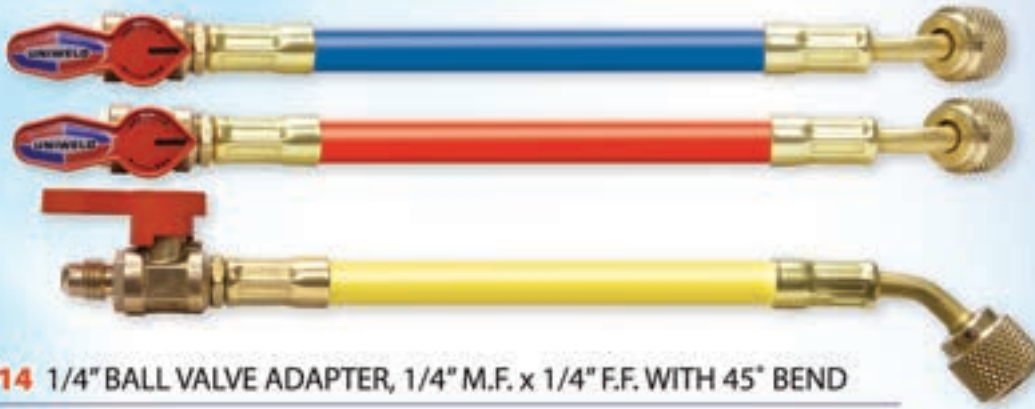

## BALL VALVE ADAPTER & 6" STINGERS

UBV14

**UBV14** 1/4" BALL VALVE ADAPTER, 1/4" M.F. x 1/4" F.F. WITH 45° BEND

**UBV146R** 1/4" BALL VALVE, 1/4" M.F. x 1/4" F.F. WITH 6" HOSE, RED

**UBV146Y** 1/4" BALL VALVE, 1/4" M.F. x 1/4" F.F. WITH 6" HOSE, YELLOW

## MAXEVAC KIT

- Temporarily remove valve cores for unrestricted flow, providing faster recovery, evacuation, and recharge of the system
- Includes 1/4" side port to attach and isolate a vacuum gauge at the system
- Includes 6" service hose to connect vacuum gauge to 1/4" side port