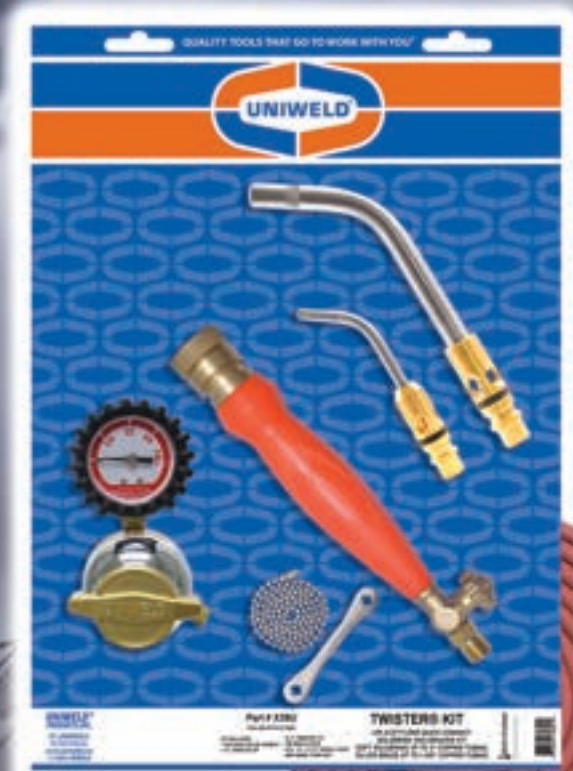

TWISTER®

KT2A5T

X3BU

TWISTER
FLAME
PATTERN

Air Acetylene Twister® Tips with swirl combustion technology uses a helical blade that creates a Twister Flame pattern that maximizes the BTU's and speeds up the heat transfer. Twister® Tips let you work with a stable, high energy efficient flame, even in windy condtions.

TWISTER® TIPS

Air Acetylene Twister® Tips with swirl combustion technology uses a helical blade that creates a Twister Flame pattern that maximizes the BTU's and speeds up the heat transfer. Twister® Tips let you work with a stable, high energy efficient flame, even in windy conditions.

**STAINLESS
STEEL
FLAME
TUBE**

**TWISTER HEAT AREA
THE MOST EFFICIENT AREA FOR HEAT TRANSFER**

**TWISTER
FLAME
PATTERN**

	Part#	UPC#	Copper Tubing Capacity Solder	Copper Tubing Capacity Braze
Quick Connect	A-3	43020	Up to 1"	Up to 1/2"
	A-5	43021	3/4" to 1-1/2"	1/4" to 3/4"
	A-8	43022	1" to 2"	1/2" to 1"
	A-11	43023	1-1/4" to 3"	7/8" to 1-5/8"
	A-14	43024	2" to 3-1/2"	1" to 2"
	A-32	43040	4" to 6"	1-1/2" to 4"

Regulators fitted with protective rubber gauge boots. Kits include H12 12.5 ft. Acetylene Hose, W05 Tank Key with chain. *Tanks shipped Empty.

TWISTER[®] IGNITE TIPS

T2A-3 T2A-5

	Part#	UPC#	Copper Tubing Capacity Solder	Copper Tubing Capacity Braze
Quick Connect	T2A-3	43050	Up to 1"	Up to 1/2"
	TRA-5	43051	3/4" to 1-1/2"	1/4" to 3/4"
	T2A-8	43052	1" to 2"	1/2" to 1"
	T2A-12	43063	1-1/4" to 3"	7/8" to 1-5/8"